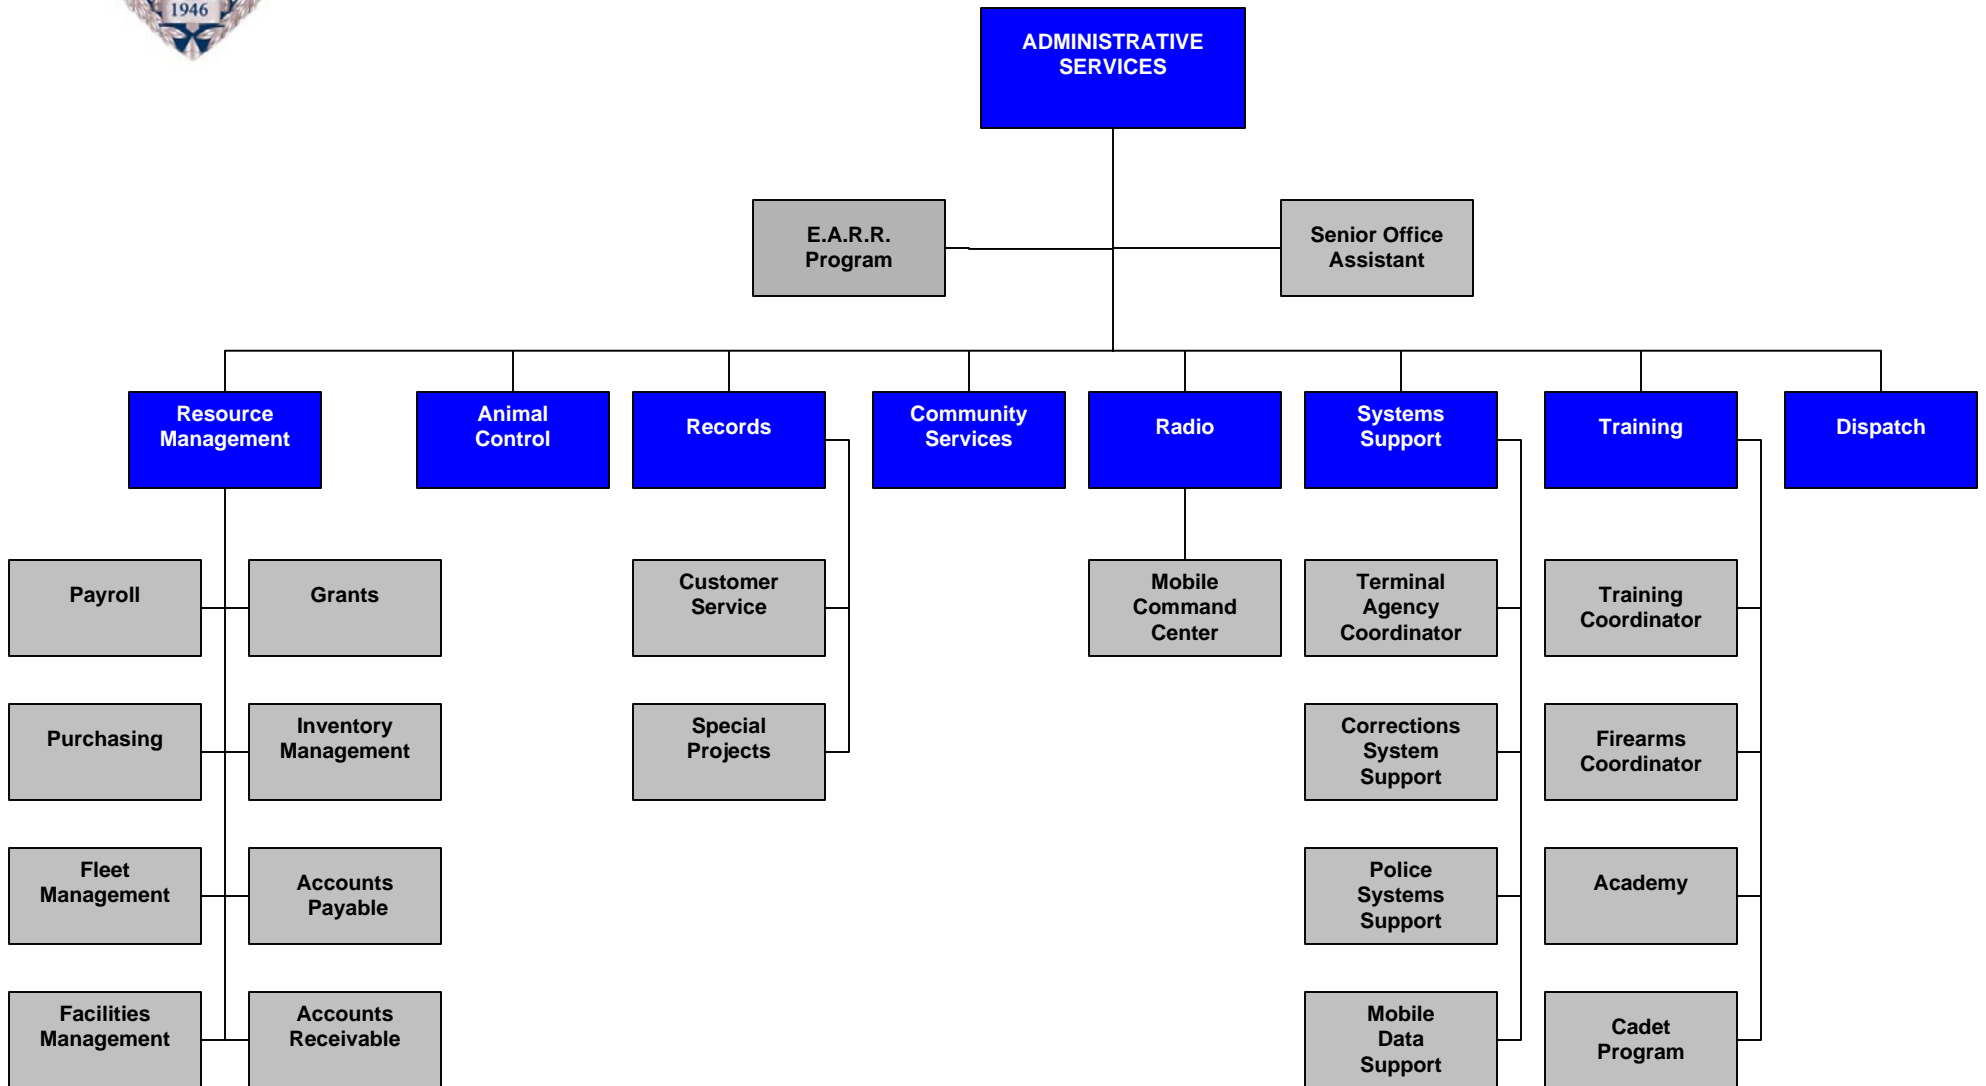

DEPARTMENT COMMAND STRUCTURE

Reorganization Date 06/06/10

NORTH LAS VEGAS POLICE DEPARTMENT

DEPARTMENT COMMAND STRUCTURE

Reorganization Date 06/06/10

NORTH LAS VEGAS POLICE DEPARTMENT

DEPARTMENT COMMAND STRUCTURE