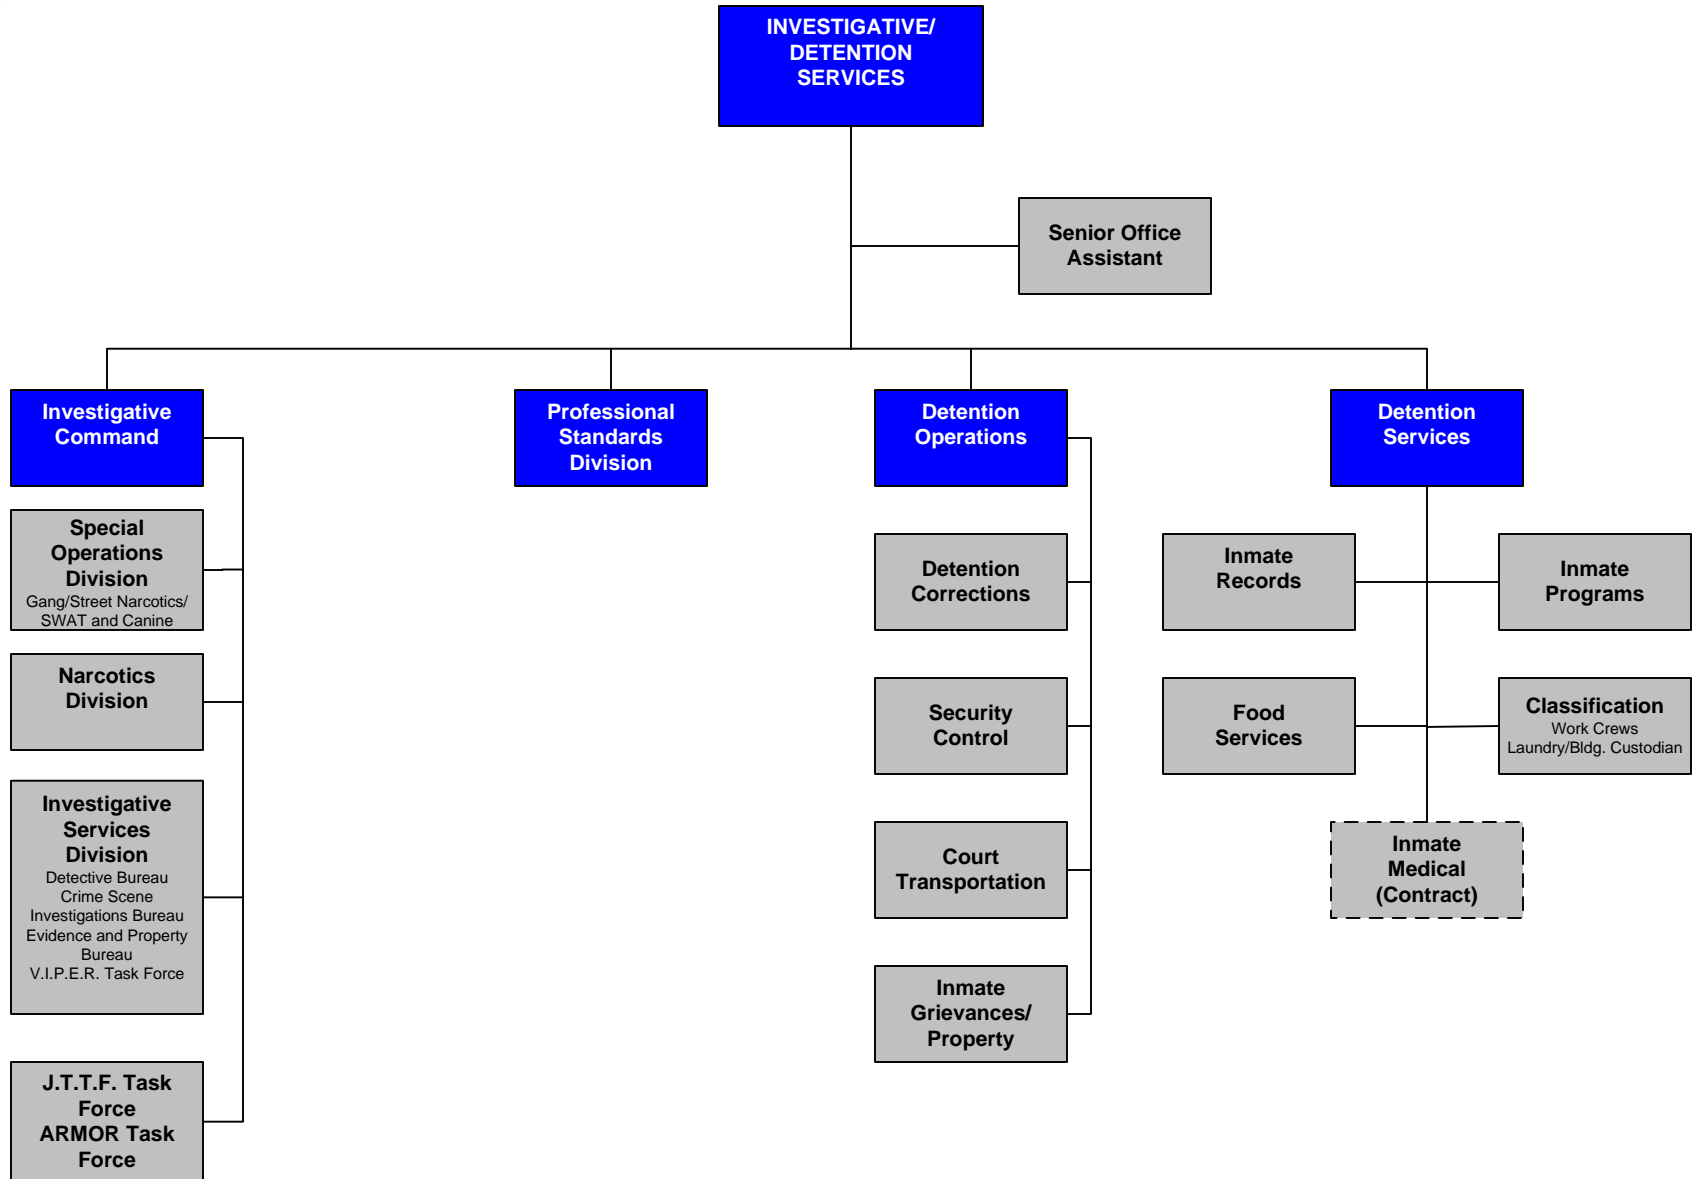

NORTH LAS VEGAS POLICE DEPARTMENT

DEPARTMENT COMMAND STRUCTURE

Reorganization Date 06/06/10

NORTH LAS VEGAS POLICE DEPARTMENT

DEPARTMENT COMMAND STRUCTURE

Reorganization Date 06/06/10

NORTH LAS VEGAS POLICE DEPARTMENT

DEPARTMENT COMMAND STRUCTURE

Reorganization Date 06/06/10

NORTH LAS VEGAS POLICE DEPARTMENT

DEPARTMENT COMMAND STRUCTURE

Reorganization Date 06/06/10

NORTH LAS VEGAS POLICE DEPARTMENT

DEPARTMENT COMMAND STRUCTURE

Reorganization Date 06/06/10