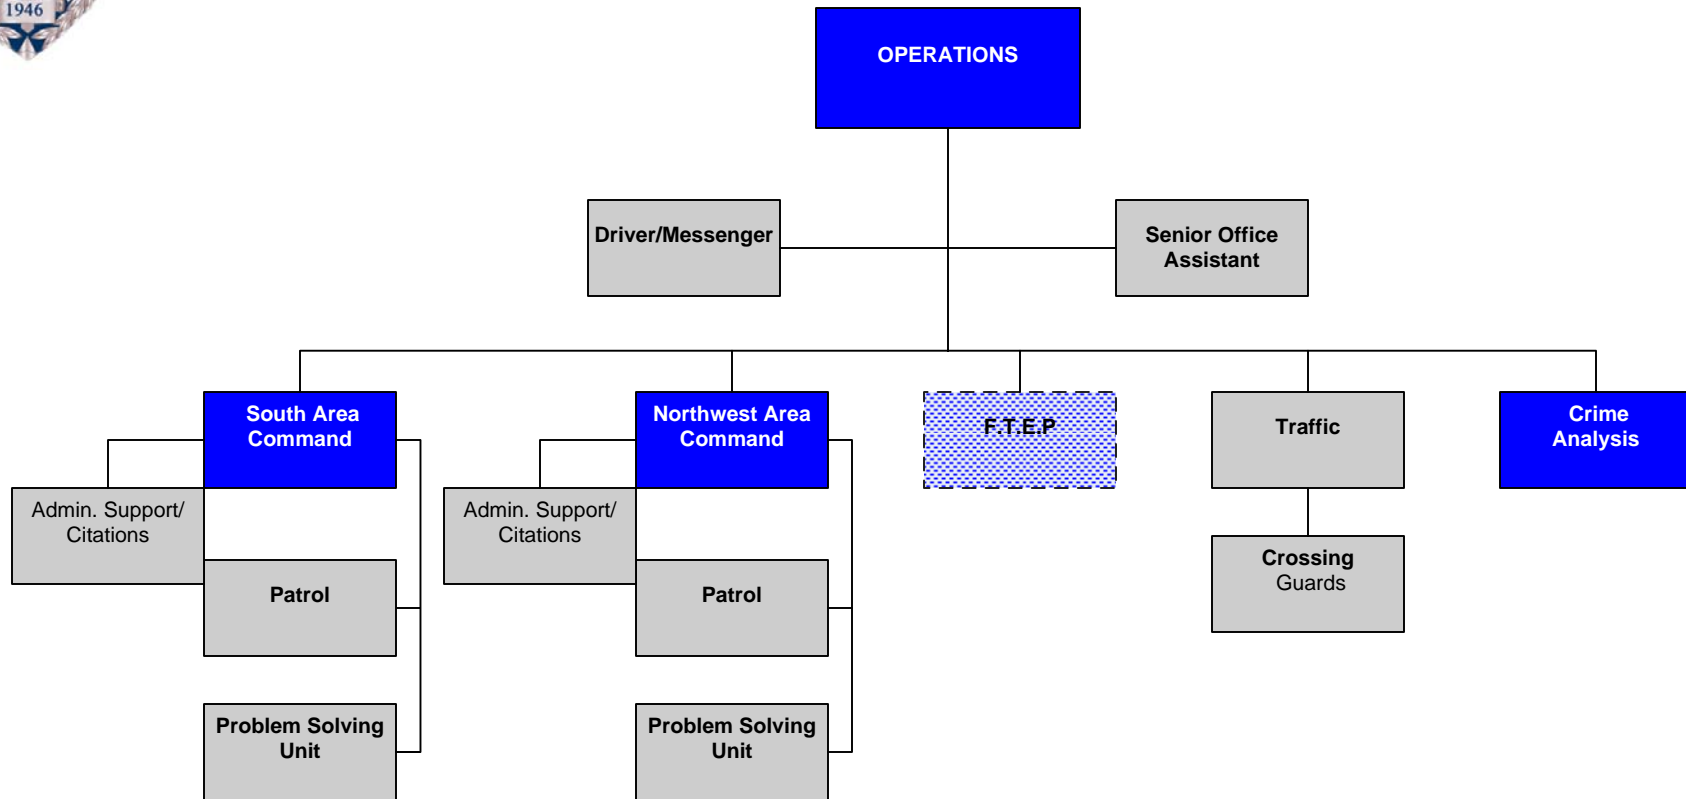

NORTH LAS VEGAS POLICE DEPARTMENT

DEPARTMENT COMMAND STRUCTURE

Reorganization Date 06/06/10

NORTH LAS VEGAS POLICE DEPARTMENT

DEPARTMENT COMMAND STRUCTURE

Reorganization Date 06/06/10

NORTH LAS VEGAS POLICE DEPARTMENT

DEPARTMENT COMMAND STRUCTURE

Reorganization Date 06/06/10

NORTH LAS VEGAS POLICE DEPARTMENT

DEPARTMENT COMMAND STRUCTURE

Reorganization Date 06/06/10

NORTH LAS VEGAS POLICE DEPARTMENT

DEPARTMENT COMMAND STRUCTURE