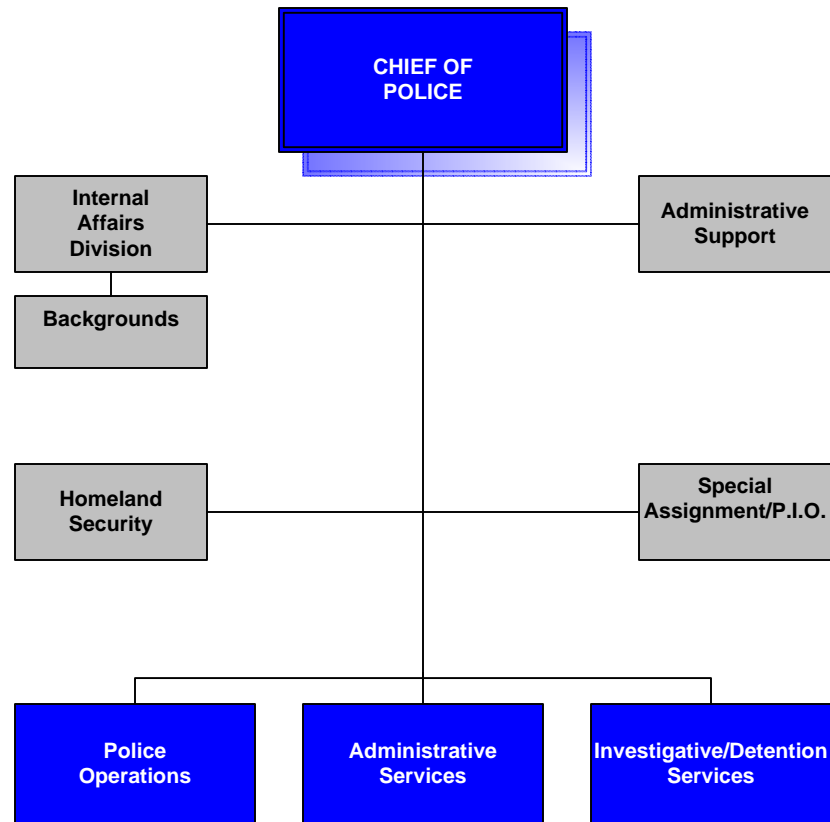

NORTH LAS VEGAS POLICE DEPARTMENT

DEPARTMENT COMMAND STRUCTURE

Reorganization Date 06/06/10

NORTH LAS VEGAS POLICE DEPARTMENT

DEPARTMENT COMMAND STRUCTURE

Reorganization Date 06/06/10

NORTH LAS VEGAS POLICE DEPARTMENT

DEPARTMENT COMMAND STRUCTURE

Reorganization Date 06/06/10

NORTH LAS VEGAS POLICE DEPARTMENT

DEPARTMENT COMMAND STRUCTURE

Reorganization Date 06/06/10

NORTH LAS VEGAS POLICE DEPARTMENT

DEPARTMENT COMMAND STRUCTURE