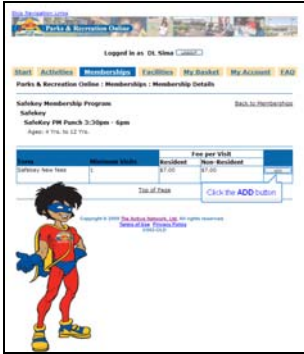

Click the **ADD** button