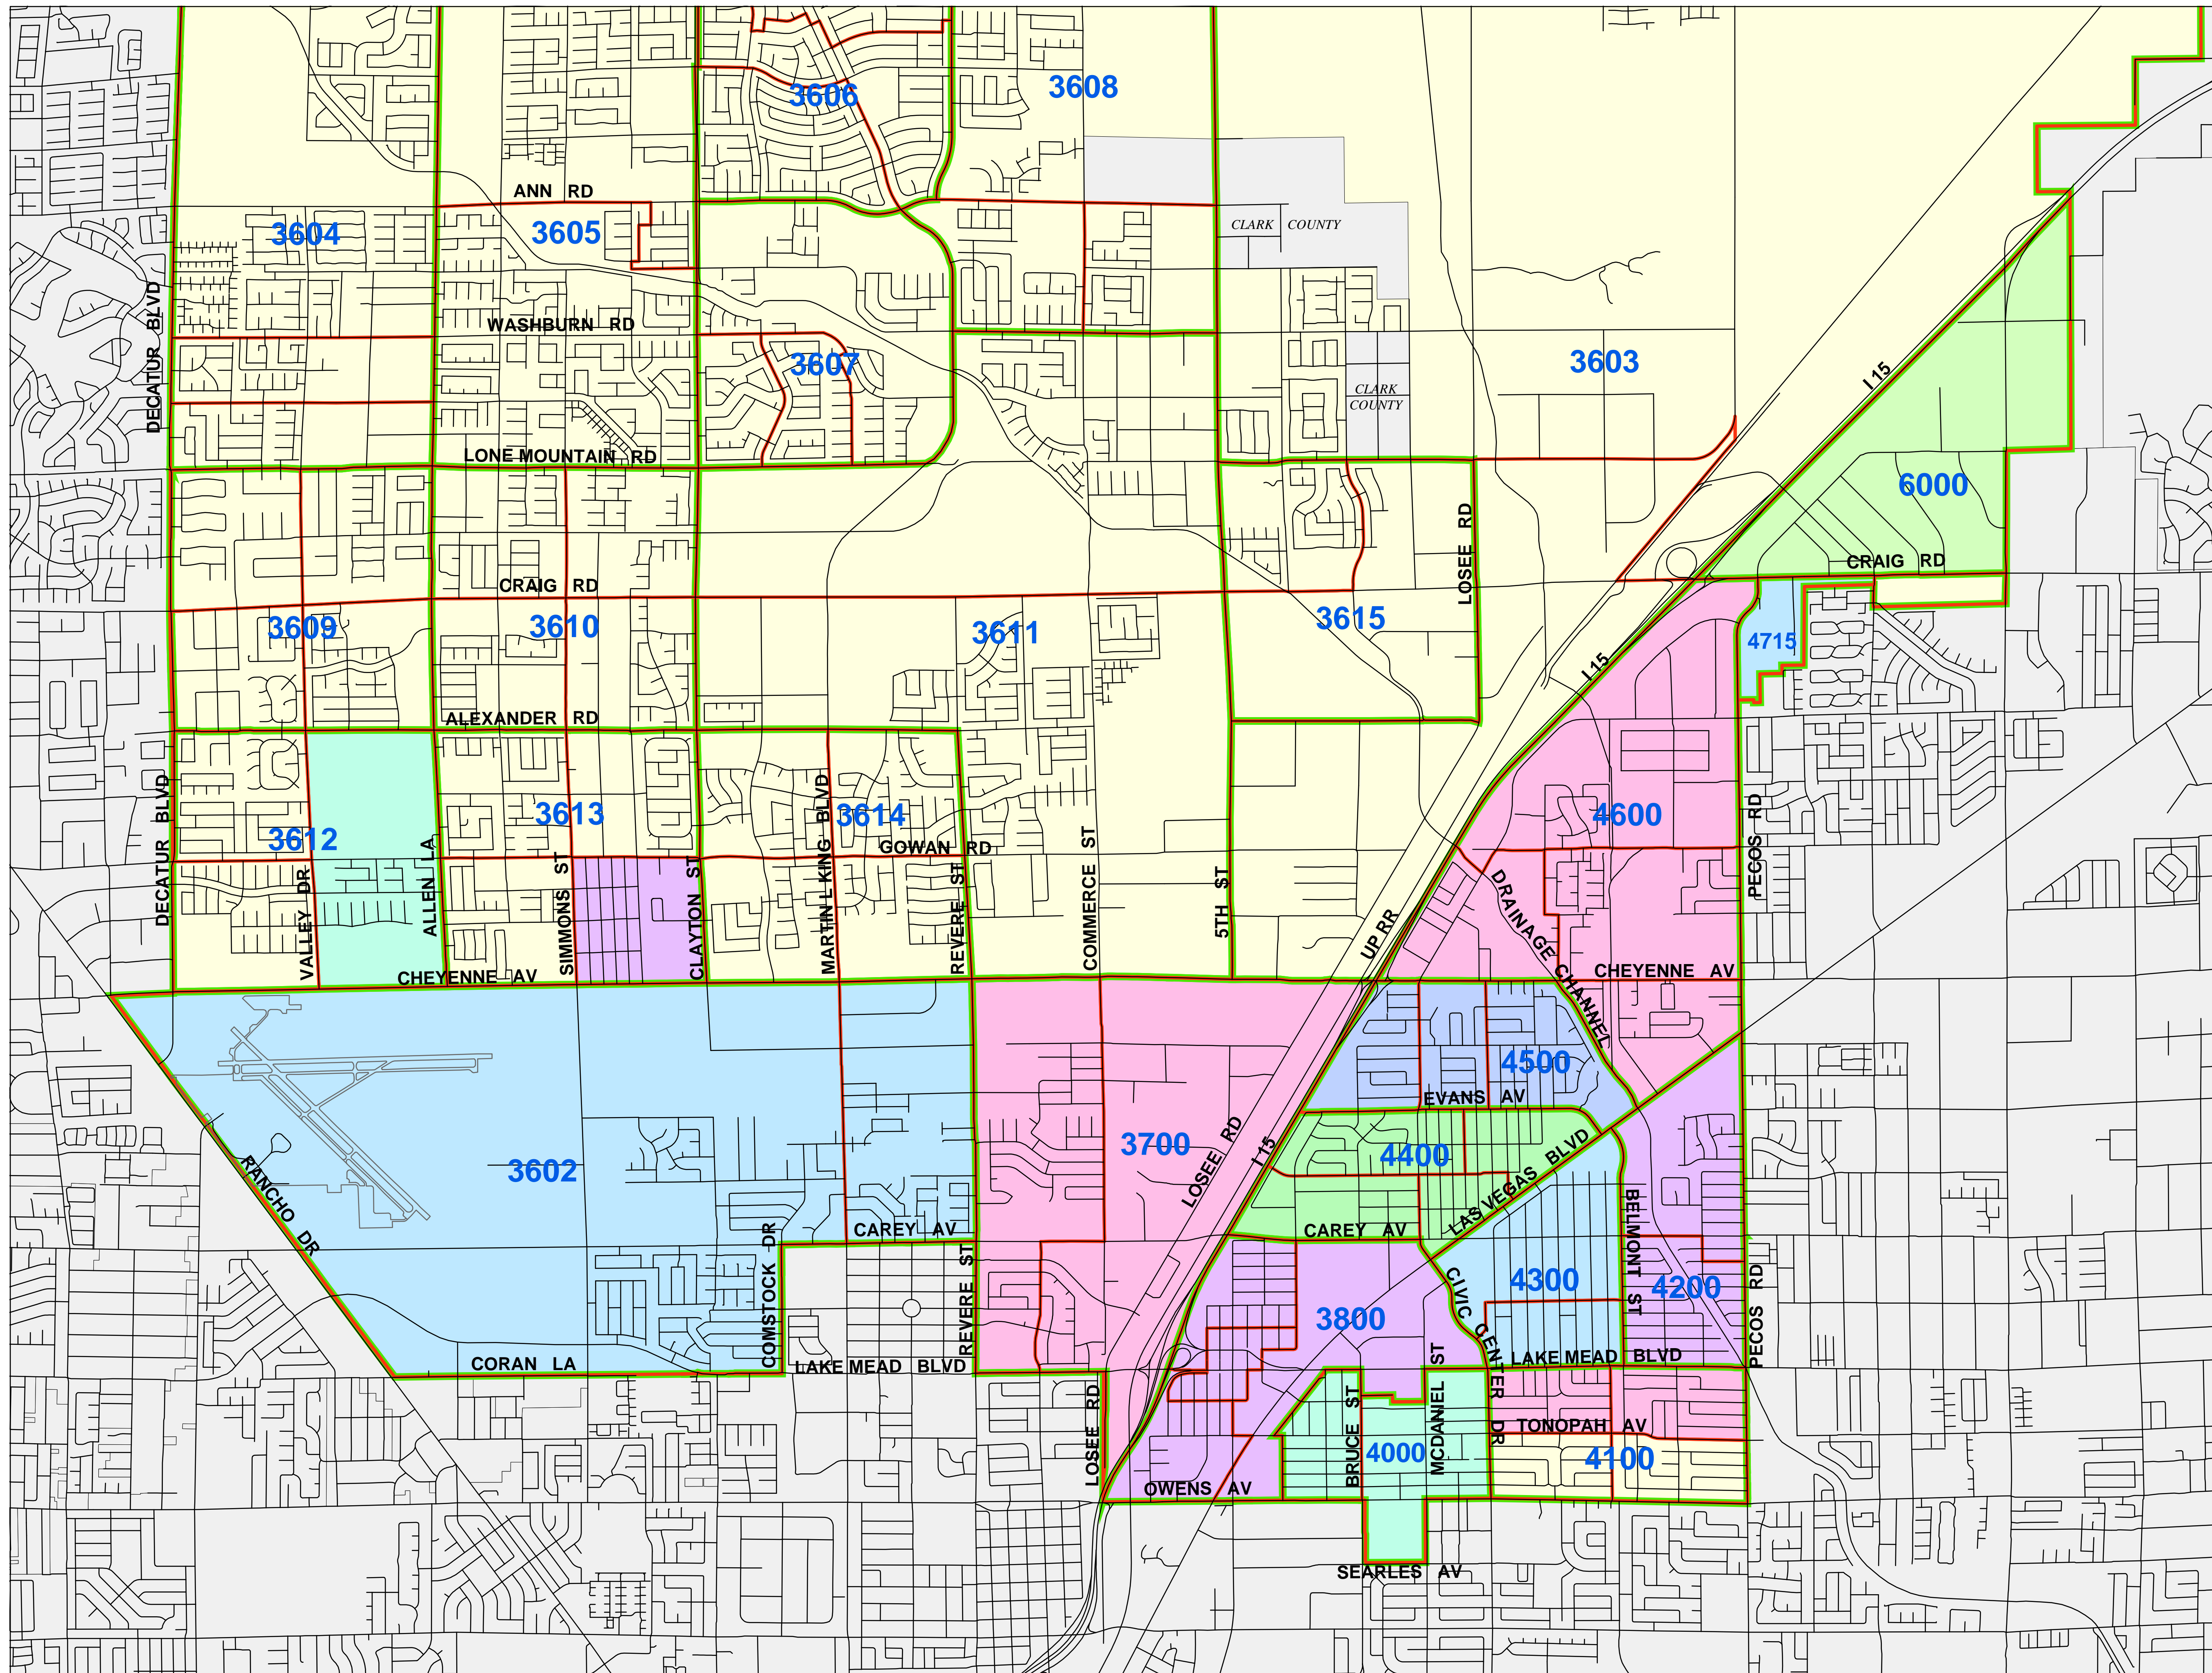

C.D.B.G. ELIGIBLE CENSUS TRACTS

CENSUS DATA

- Block Boundary
- Tract Boundary
- Non-Eligible Tracts
- Street CenterLine
- Outside CNLV

July 3, 2003

This information is for display purposes only.
No liability is assumed as to the accuracy of the data delineated herein.

CNLMR-03-094